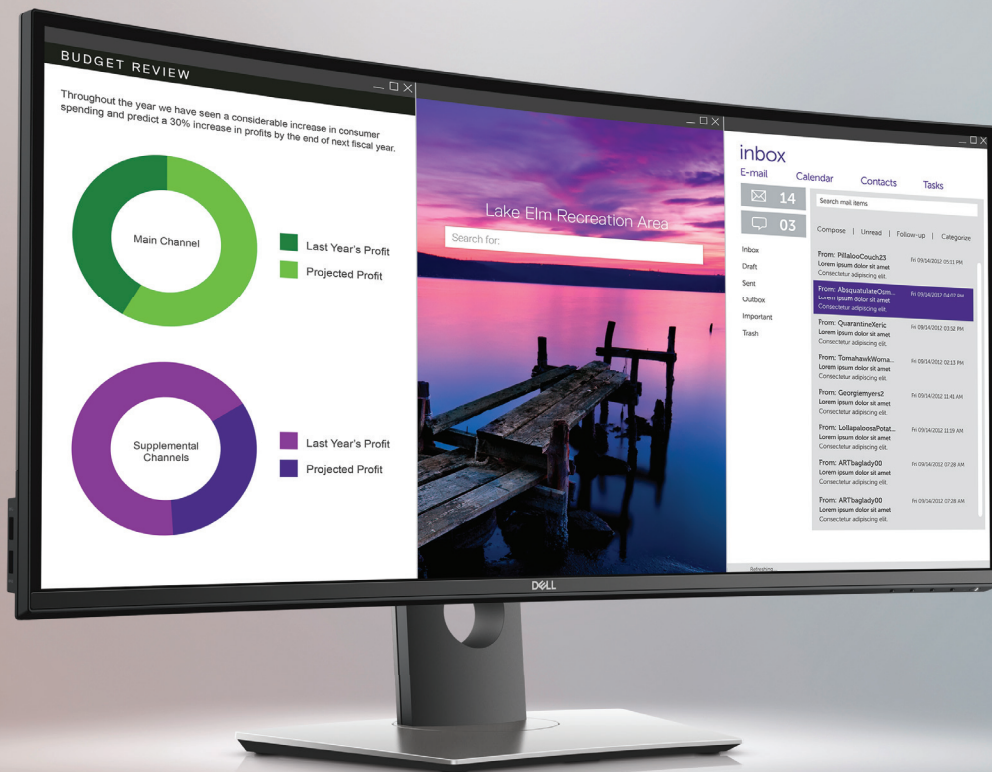

Immersive display. Immaculate performance.

DELL ULTRASHARP 34 CURVED USB-C MONITOR | U3419W

ALL- EMCOMPASSING VIEWS

Dive further into your work or home entertainment with this fully immersive curved monitor.

ENHANCED PRODUCTIVITY

USB-C connectivity keeps your desk clutter-free, while multitasking features help boost productivity.

SCREEN PERFORMANCE

Enjoy stunning clarity, accurate color and great audio on this large 34" 21:9 curved monitor.

Stay on task: Extend your peripheral vision and enjoy an incredible depth, breadth and a wrap-around view that helps you focus on your work.

Endlessly entertaining: Enjoy a panoramic cinematic experience on this large 34" curved screen with ultra wide 21:9 aspect ratio and in-built dual 9W speakers.

Manage multiple tasks: Picture-In-Picture (PIP) and Picture-By-Picture (PBP) features enables you to view content from two different computer sources simultaneously.

Work efficiently: Switch between applications from two PCs and manage the content with only one keyboard and mouse via the convenient Keyboard, Video and Mouse (KVM) feature.